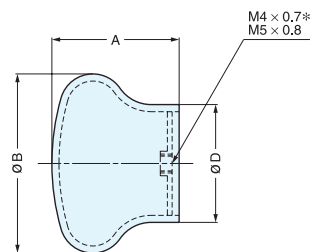

KNOB

RS-38

Item No.	Weight (g)	Box (pcs)	Carton (pcs)	Material	Finish
RS-38/S	20	20	200	304 Stainless Steel	Satin

KNOB

RSS

Satin

Mirror

Material	Finish
304 Stainless Steel	Mirror (M) Satin (S)

Item No.		A	B	D	Weight (g)	Box (pcs)	Carton (pcs)	Screw
RSS-25/M*	RSS-25/S*	22 (55/64")	25 (63/64")	18	8.5	20	200	M4x30
RSS-30/M*	RSS-30/S*	23 (29/32")	30 (1-3/16")	20	11			
RSS-38/M	RSS-38/S	27 (1-1/16")	38 (1-1/2")	25	16			
RSS-50/M	RSS-50/S	34 (1-11/32")	50 (1-31/32")	35	30			M5x30