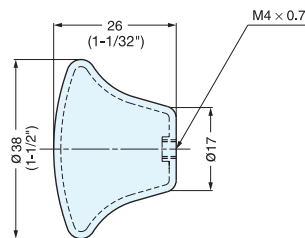

KNOB

RS-38

Item No.	Weight (g)	Box (pcs)	Carton (pcs)	Material	Finish
RS-38/S	20	20	200	304 Stainless Steel	Satin

KNOB

RSS

Satin

Mirror

Material	Finish
304 Stainless Steel	Mirror (M) Satin (S)

Item No.		A	B	D	Weight (g)	Box (pcs)	Carton (pcs)	Screw
RSS-25/M*	RSS-25/S*	22 (55/64")	25 (63/64")	18	8.5	20	200	M4x30
RSS-30/M*	RSS-30/S*	23 (29/32")	30 (1-3/16")	20	11			
RSS-38/M	RSS-38/S	27 (1-1/16")	38 (1-1/2")	25	16			
RSS-50/M	RSS-50/S	34 (1-11/32")	50 (1-31/32")	35	30			M5x30